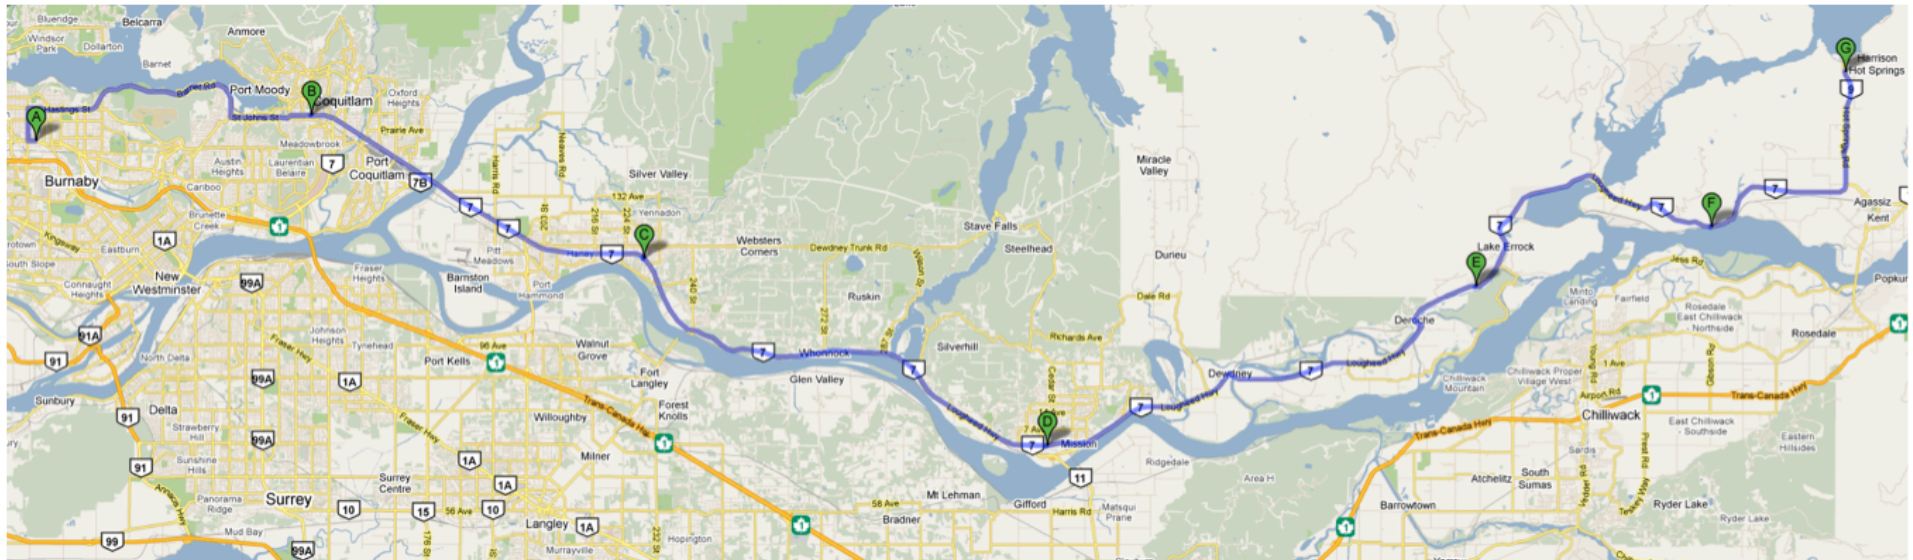

THE ROTARY CLUB OF VANCOUVER *BIKE-A-THON 2011*

27th Annual 120km Ride
July 10th, 2011

Supporting the
RHF ROTARY HEARING FOUNDATION

- A – Starting Point – Brentwood Mall in Burnaby (South East corner of parking lot) @ Lougheed and Willingdon – 6:00am
- B – McDonald's – Coquitam – 19km
- C – McDonald's – Haney – 19km
- D – McDonald's – Mission – 25km
- E – Leq'A:Mel Hall – Deroche – 25km
- F – Mt. Woodside – 17km
- G – Harrison Hot Springs Resort – 16km

Park cars along south side of parking lot